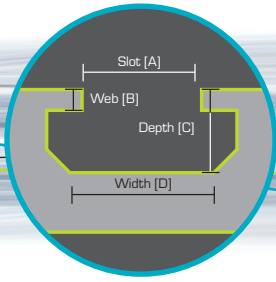

**NEW
20.9.
ONLINE**

DOWNLOAD

STANDARDS

PROFILES, T-SLOTS, ACCESSORIES. ALL ON THE SAME SITE.

The clever address for engineers

Until now, engineers and developers had to develop even small quantities of accessories for aluminum profile – only because they decided for a type of t-slot not compatible with standard components. What took a lot of time and money yesterday, will be revolutionarily simple in the future!

WWW.T-SLOT.COM

- ▶ **select** the right profile t-slot quickly and simply – while taking into account already available accessories
- ▶ **download** the appropriate CAD data quickly and for free
- ▶ **integrate** with a twist of the wrist all components in your construction plan
- ▶ **find** the names of all aluminum profile manufacturers (extruders) worldwide